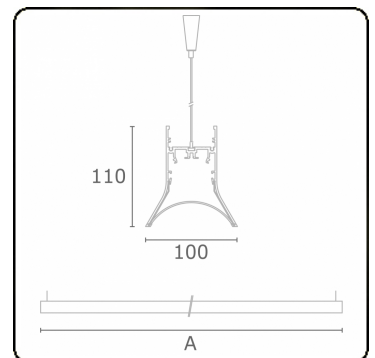

Score curved Direct - satin - HO 325mA - ANO
04.87204684-0001

Fixture details

Mounting	Pendant
Light emission	Direct
Fitting cover	satin diffusor
Protection rate	IP 20
Housing	Aluminium
Finish	anodized finish
Certificates	CE, ISO 9001

Photometric details

UGR	>19
CIE Fluxcode	54 85 98 99 72

Dimensions

A	2264 mm
---	---------

Remarks

Suspended luminaire - Direct - HO 325mA - MPO - ANO

ENERGY

Verrijgbaar op aanvraag.