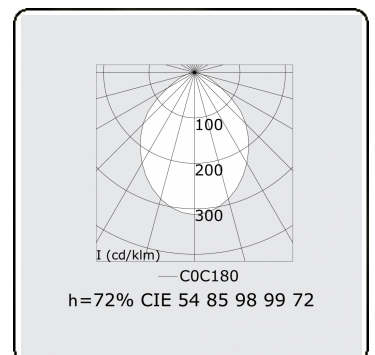

Score curved Direct - satin - HO 325mA - ANO
04.87204684-0001

Fixture details

Mounting	Pendant
Light emission	Direct
Fitting cover	satin diffusor
Protection rate	IP 20
Housing	Aluminium
Finish	anodized finish
Certificates	CE, ISO 9001

Electric details

Protection class	I
Supply	230V
Control gear box	Current driver DALI/TD

Lamp details

Lamptype	LED 4000K
Wattage	7,2W
Gross luminous flux	10720
Luminaire power	63,4W
Number	8
Lifetime LED module	L80/B10 > 72000h
Color tolerance	MacAdam 3
CRI	>80

Photometric details

UGR	>19
CIE Fluxcode	54 85 98 99 72

Dimensions

A	2264 mm
---	---------

Remarks

Suspended luminaire - Direct - HO 325mA - MPO - ANO

ENERGY

Verrijgbaar op aanvraag.