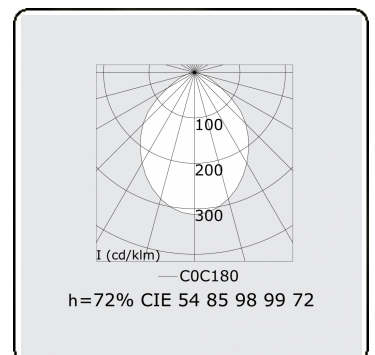

Score curved Direct - satin - HO 325mA - ANO
04.87204694-0001

Fixture details

Mounting	Pendant
Light emission	Direct
Fitting cover	satin diffusor
Protection rate	IP 20
Housing	Aluminium
Finish	anodized finish
Certificates	CE, ISO 9001

Electric details

Protection class	I
Supply	230V
Control gear box	Current driver DALI/TD

Lamp details

Lamptype	LED 4000K
Wattage	7,2W
Gross luminous flux	12060
Luminaire power	71,3W
Number	9
Lifetime LED module	L80/B10 > 72000h
Color tolerance	MacAdam 3
CRI	>80

Photometric details

UGR	>19
CIE Fluxcode	54 85 98 99 72

Dimensions

A	2544 mm
---	---------

Remarks

Suspended luminaire - Direct - HO 325mA - MPO - ANO

ENERGY

Verrijgbaar op aanvraag.