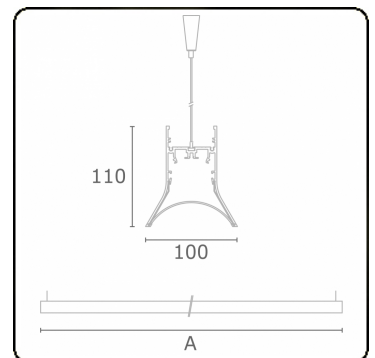

Score curved Direct - satin - HO 325mA - ANO
04.87204694-0001

Fixture details

Mounting	Pendant
Light emission	Direct
Fitting cover	satin diffusor
Protection rate	IP 20
Housing	Aluminium
Finish	anodized finish
Certificates	CE, ISO 9001

Photometric details

UGR	>19
CIE Fluxcode	54 85 98 99 72

Dimensions

A	2544 mm
---	---------

Remarks

Suspended luminaire - Direct - HO 325mA - MPO - ANO

ENERGY

Verrijgbaar op aanvraag.