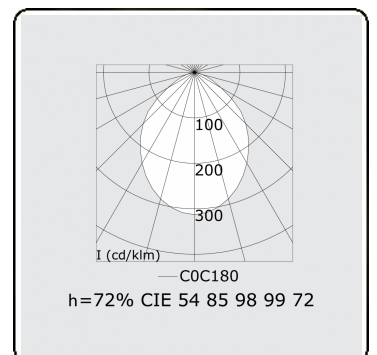

Score curved Direct - satin - HO 325mA - ANO
04.87204604-0001

Fixture details

Mounting	Pendant
Light emission	Direct
Fitting cover	satin diffusor
Protection rate	IP 20
Housing	Aluminium
Finish	anodized finish
Certificates	CE, ISO 9001

Electric details

Protection class	I
Supply	230V
Control gear box	Current driver DALI/TD

Lamp details

Lamptype	LED 4000K
Wattage	7,1W
Gross luminous flux	14250
Luminaire power	78,6W
Number	10
Lifetime LED module	L80/B10 > 72000h
Color tolerance	MacAdam 3
CRI	>80

Photometric details

UGR	>19
CIE Fluxcode	54 85 98 99 72

Dimensions

A	2824 mm
---	---------

Remarks

Suspended luminaire - Direct - HO 325mA - MPO - ANO

ENERGY

A
 Verkrijgbaar op aanvraag.
B
 Disponible sur demande.
C
D
 Available on request.
E
F
 Auf Anfrage.
G