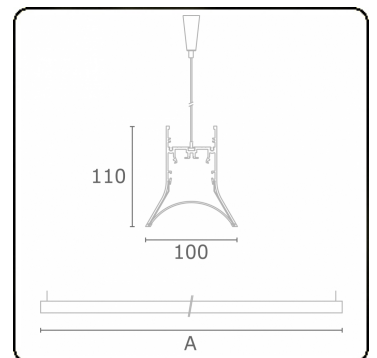

Score curved Direct - satin - HO 325mA - ANO
04.87204604-0001

Fixture details

Mounting	Pendant
Light emission	Direct
Fitting cover	satin diffusor
Protection rate	IP 20
Housing	Aluminium
Finish	anodized finish
Certificates	CE, ISO 9001

Photometric details

UGR	>19
CIE Fluxcode	54 85 98 99 72

Dimensions

A	2824 mm
---	---------

Remarks

Suspended luminaire - Direct - HO 325mA - MPO - ANO

ENERGY

A
 Verkrijgbaar op aanvraag.
B
 Disponible sur demande.
C
D
 Available on request.
E
F
 Auf Anfrage.
G