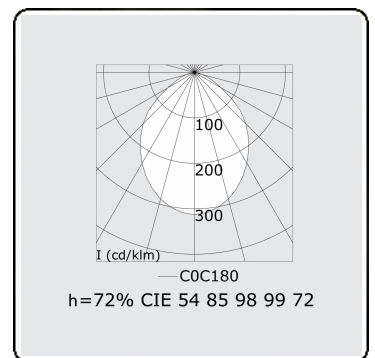

Electric details

Protection class	I
Supply	230V
Control gear box	Current driver

Lamp details

Lamptype	LED 3000K
Wattage	7,2W
Gross luminous flux	5120
Luminaire power	31,7W
Number	4
Lifetime LED module	L80/B10 > 72000h
Color tolerance	MacAdam 3
CRI	>80

Photometric details

UGR	>19
CIE Fluxcode	54 85 98 99 72

Dimensions

A	1144 mm
---	---------

Remarks

Suspended luminaire - Direct - HO 325mA - satin - RAL

ENERGY

Verrijgbaar op aanvraag.