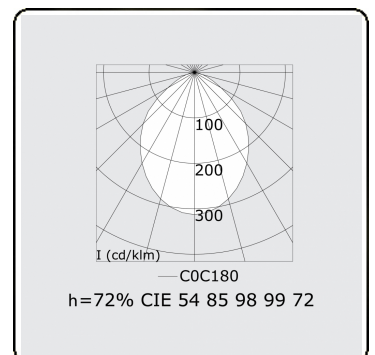

Electric details

Protection class	I
Supply	230V
Control gear box	Current driver

Lamp details

Lamptype	LED 3000K
Wattage	7,2W
Gross luminous flux	11520
Luminaire power	71,3W
Number	9
Lifetime LED module	L80/B10 > 72000h
Color tolerance	MacAdam 3
CRI	>80

Photometric details

UGR	>19
CIE Fluxcode	54 85 98 99 72

Dimensions

A	2544 mm
---	---------

Remarks

Suspended luminaire - Direct - HO 325mA - satin - RAL

ENERGY

Verrijgbaar op aanvraag.