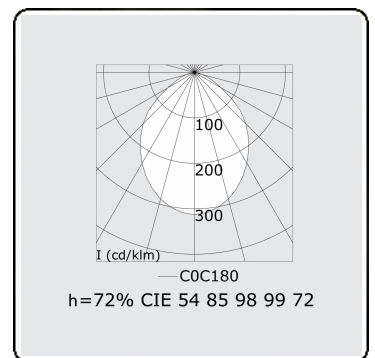

Electric details

Protection class	I
Supply	230V
Control gear box	Current driver DALI/TD

Lamp details

Lamptype	LED 3000K
Wattage	7,1W
Gross luminous flux	6725
Luminaire power	39,3W
Number	5
Lifetime LED module	L80/B10 > 72000h
Color tolerance	MacAdam 3
CRI	>80

Photometric details

UGR	>19
CIE Fluxcode	54 85 98 99 72

Dimensions

A	1424 mm
---	---------

Remarks

Suspended luminaire - Direct - HO 325mA - satin - RAL

ENERGY

Verkrijgbaar op aanvraag.