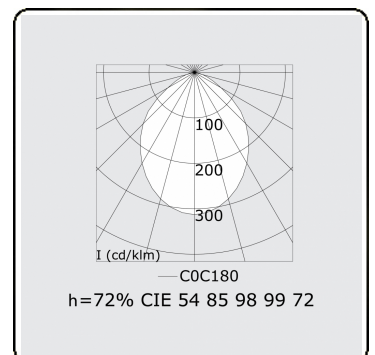

Electric details

Protection class	I
Supply	230V
Control gear box	Current driver DALI/TD

Lamp details

Lamptype	LED 3000K
Wattage	7,1W
Gross luminous flux	12105
Luminaire power	70,7W
Number	9
Lifetime LED module	L80/B10 > 72000h
Color tolerance	MacAdam 3
CRI	>80

Photometric details

UGR	>19
CIE Fluxcode	54 85 98 99 72

Dimensions

A	2544 mm
---	---------

Remarks

Suspended luminaire - Direct - HO 325mA - satin - RAL

ENERGY

Verrijgbaar op aanvraag.