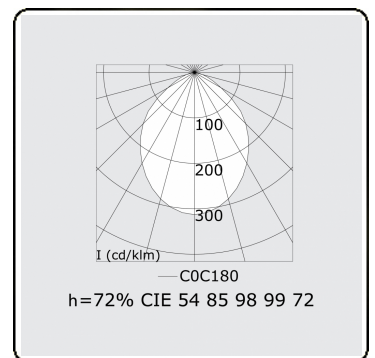

Electric details

Protection class	I
Supply	230V
Control gear box	Current driver DALI/TD

Lamp details

Lamptype	LED 3000K
Wattage	7,2W
Gross luminous flux	12800
Luminaire power	79,2W
Number	10
Lifetime LED module	L80/B10 > 72000h
Color tolerance	MacAdam 3
CRI	>80

Photometric details

UGR	>19
CIE Fluxcode	54 85 98 99 72

Dimensions

A	2824 mm
---	---------

Remarks

Suspended luminaire - Direct - HO 325mA - satin - RAL

ENERGY

Verrijgbaar op aanvraag.