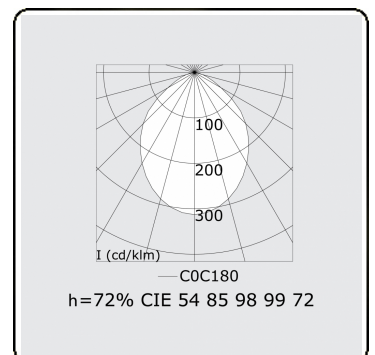

Electric details

Protection class	I
Supply	230V
Control gear box	Current driver

Lamp details

Lamptype	LED 4000K
Wattage	7,2W
Gross luminous flux	10720
Luminaire power	63,4W
Number	8
Lifetime LED module	L80/B10 > 72000h
Color tolerance	MacAdam 3
CRI	>80

Photometric details

UGR	>19
CIE Fluxcode	54 85 98 99 72

Dimensions

A	2264 mm
---	---------

Remarks

Suspended luminaire - Direct - HO 325mA - satin - RAL

ENERGY

Verrijgbaar op aanvraag.