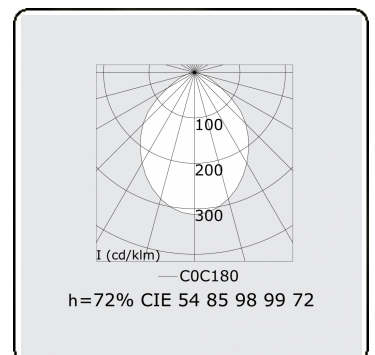

Score curved Direct - satin - HO 325mA - RAL
04.87200694-9999

Fixture details

Mounting	Pendant
Light emission	Direct
Fitting cover	satin diffusor
Protection rate	IP 20
Housing	Aluminium
Finish	RAL colour at your choice
Certificates	CE, ISO 9001

Electric details

Protection class	I
Supply	230V
Control gear box	Current driver

Lamp details

Lamptype	LED 4000K
Wattage	7,1W
Gross luminous flux	12825
Luminaire power	70,7W
Number	9
Lifetime LED module	L80/B10 > 72000h
Color tolerance	MacAdam 3
CRI	>80

Photometric details

UGR	>19
CIE Fluxcode	54 85 98 99 72

Dimensions

A	2544 mm
---	---------

Remarks

Suspended luminaire - Direct - HO 325mA - satin - RAL

ENERGY

Verrijgbaar op aanvraag.