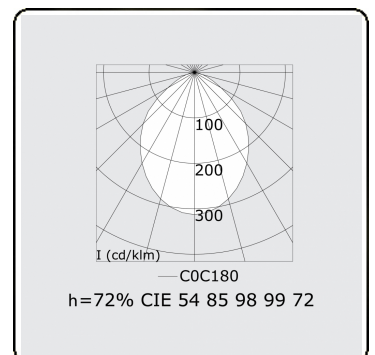

Score curved Direct - satin - HO 325mA - RAL
04.87200604-9999

Fixture details

Mounting	Pendant
Light emission	Direct
Fitting cover	satin diffusor
Protection rate	IP 20
Housing	Aluminium
Finish	RAL colour at your choice
Certificates	CE, ISO 9001

Electric details

Protection class	I
Supply	230V
Control gear box	Current driver

Lamp details

Lamptype	LED 4000K
Wattage	7,1W
Gross luminous flux	14250
Luminaire power	78,6W
Number	10
Lifetime LED module	L80/B10 > 72000h
Color tolerance	MacAdam 3
CRI	>80

Photometric details

UGR	>19
CIE Fluxcode	54 85 98 99 72

Dimensions

A	2824 mm
---	---------

Remarks

Suspended luminaire - Direct - HO 325mA - satin - RAL

ENERGY

Verrijgbaar op aanvraag.