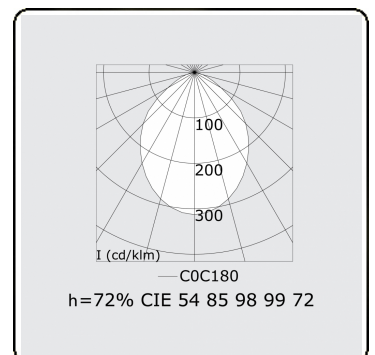

**Electric details**

Protection class	I
Supply	230V
Control gear box	Current driver DALI/TD

**Lamp details**

Lamptype	LED 4000K
Wattage	7,1W
Gross luminous flux	11400
Luminaire power	62,9W
Number	8
Lifetime LED module	L80/B10 > 72000h
Color tolerance	MacAdam 3
CRI	>80

**Photometric details**

UGR	>19
CIE Fluxcode	54 85 98 99 72

**Dimensions**

A	2264 mm
---	---------

**Remarks**

Suspended luminaire - Direct - HO 325mA - satin - RAL

**ENERGY**

Verrijgbaar op aanvraag.