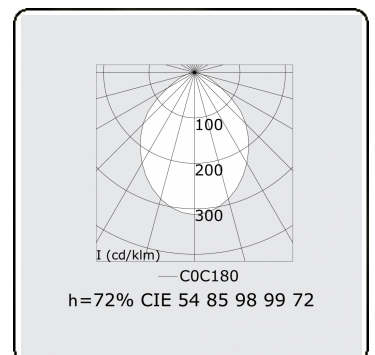

Score curved Direct - satin - HO 325mA - RAL
04.87204694-9999

Fixture details

Mounting	Pendant
Light emission	Direct
Fitting cover	satin diffusor
Protection rate	IP 20
Housing	Aluminium
Finish	RAL colour at your choice
Certificates	CE, ISO 9001

Electric details

Protection class	I
Supply	230V
Control gear box	Current driver DALI/TD

Lamp details

Lamptype	LED 4000K
Wattage	7,2W
Gross luminous flux	12060
Luminaire power	71,3W
Number	9
Lifetime LED module	L80/B10 > 72000h
Color tolerance	MacAdam 3
CRI	>80

Photometric details

UGR	>19
CIE Fluxcode	54 85 98 99 72

Dimensions

A	2544 mm
---	---------

Remarks

Suspended luminaire - Direct - HO 325mA - satin - RAL

ENERGY

Verrijgbaar op aanvraag.