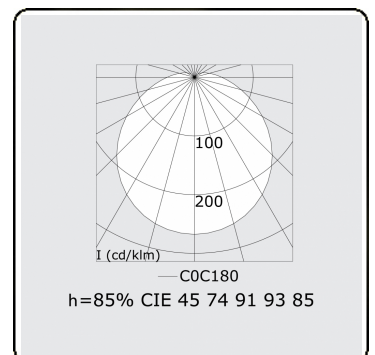

Tube 70 T1 - satin - HO 150mA - standard
35.90014544-0000

Fixture details

Mounting	Wall
Light emission	Diffus
Fitting cover	satin diffusor
Protection rate	IP 65
Housing	Polycarbonate/PMMA
Finish	frosted
Certificates	CE, ISO 9001

Electric details

Protection class	I
Supply	230V
Control gear box	Current driver DALI/TD

Lamp details

Lamptype	LED 4000K
Wattage	3,2W
Gross luminous flux	2680
Luminaire power	14,1W
Number	4
Lifetime LED module	L80/B10 > 72000h
Color tolerance	MacAdam 3
CRI	>80

Photometric details

CIE Fluxcode	45 74 91 93 85
--------------	----------------

Dimensions

A	1200 mm
---	---------

Remarks

Wall luminaire - satin - HO 150mA - standard

ENERGY

Verrijgbaar op aanvraag.