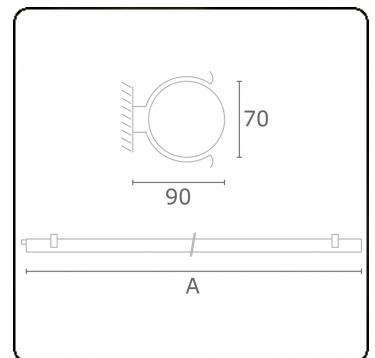

Electric details

Protection class	I
Supply	230V
Control gear box	Current driver DALI/TD

Lamp details

Lamptype	LED 4000K
Wattage	3,2W
Gross luminous flux	2680
Luminaire power	14,1W
Number	4
Lifetime LED module	L80/B10 > 72000h
Color tolerance	MacAdam 3
CRI	>80

Photometric details

CIE Fluxcode	45 74 91 93 85
--------------	----------------

Dimensions

A	1200 mm
---	---------

Remarks

Wall luminaire - satin - HO 150mA - standard

ENERGY

Verrijgbaar op aanvraag.