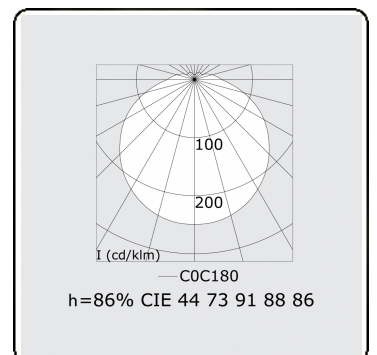

Tube 70 T1 - clear - HO 150mA - standard
35.90000523-0000

Fixture details

Mounting	Wall
Light emission	Direct
Fitting cover	clear diffuser
Protection rate	IP 65
Housing	Polycarbonate
Finish	frosted
Certificates	CE, ISO 9001

Electric details

Protection class	I
Supply	230V
Control gear box	Current driver

Lamp details

Lamptype	LED 3000K
Wattage	3,2W
Gross luminous flux	1280
Luminaire power	7,0W
Number	2
Lifetime LED module	L80/B10 > 72000h
Color tolerance	MacAdam 3
CRI	>80

Photometric details

CIE Fluxcode	44 73 91 88 86
--------------	----------------

Dimensions

A	640 mm
---	--------

Remarks

Wall luminaire - clear - HO 150mA - standard

ENERGY

Verrijgbaar op aanvraag.