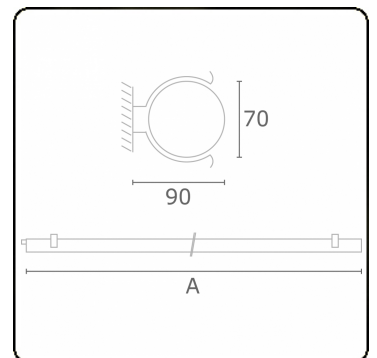

Tube 70 T1 - clear - HO 150mA - standard
35.90000523-0000

Fixture details

Mounting	Wall
Light emission	Direct
Fitting cover	clear diffuser
Protection rate	IP 65
Housing	Polycarbonate
Finish	frosted
Certificates	CE, ISO 9001

Electric details

Protection class	I
Supply	230V
Control gear box	Current driver

Lamp details

Lamptype	LED 3000K
Wattage	3,2W
Gross luminous flux	1280
Luminaire power	7,0W
Number	2
Lifetime LED module	L80/B10 > 72000h
Color tolerance	MacAdam 3
CRI	>80

Photometric details

CIE Fluxcode	44 73 91 88 86
--------------	----------------

Dimensions

A	640 mm
---	--------

Remarks

Wall luminaire - clear - HO 150mA - standard

ENERGY

Verrijgbaar op aanvraag.