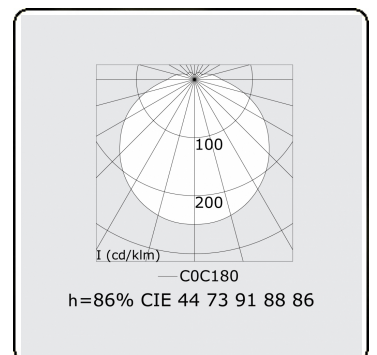

Tube 70 T1 - clear - HO 150mA - standard
35.90000533-0000

Fixture details

Mounting	Wall
Light emission	Direct
Fitting cover	clear diffuser
Protection rate	IP 65
Housing	Polycarbonate
Finish	frosted
Certificates	CE, ISO 9001

Electric details

Protection class	I
Supply	230V
Control gear box	Current driver

Lamp details

Lamptype	LED 3000K
Wattage	3,2W
Gross luminous flux	1920
Luminaire power	10,6W
Number	3
Lifetime LED module	L80/B10 > 72000h
Color tolerance	MacAdam 3
CRI	>80

Photometric details

CIE Fluxcode	44 73 91 88 86
--------------	----------------

Dimensions

A	920 mm
---	--------

Remarks

Wall luminaire - clear - HO 150mA - standard

ENERGY

Verrijgbaar op aanvraag.