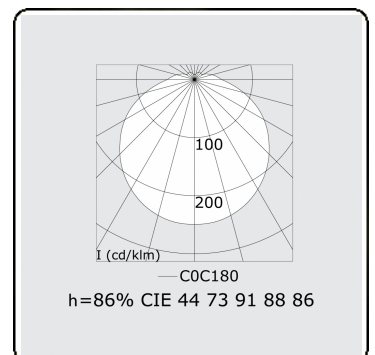

Tube 70 T1 - clear - HO 150mA - standard
35.90000553-0000

Fixture details

Mounting	Wall
Light emission	Direct
Fitting cover	clear diffuser
Protection rate	IP 65
Housing	Polycarbonate
Finish	frosted
Certificates	CE, ISO 9001

Electric details

Protection class	I
Supply	230V
Control gear box	Current driver

Lamp details

Lamptype	LED 3000K
Wattage	3,2W
Gross luminous flux	3200
Luminaire power	17,6W
Number	5
Lifetime LED module	L80/B10 > 72000h
Color tolerance	MacAdam 3
CRI	>80

Photometric details

CIE Fluxcode	44 73 91 88 86
--------------	----------------

Dimensions

A	1480 mm
---	---------

Remarks

Wall luminaire - clear - HO 150mA - standard

ENERGY

Verrijgbaar op aanvraag.