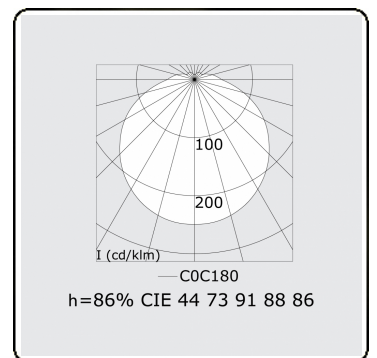

Tube 70 T1 - clear - HO 150mA - standard
35.90000553-0000

Fixture details

Mounting	Wall
Light emission	Direct
Fitting cover	clear diffuser
Protection rate	IP 65
Housing	Polycarbonate
Finish	frosted
Certificates	CE, ISO 9001

Electric details

Protection class	I
Supply	230V
Control gear box	Current driver

Lamp details

Lamptype	LED 3000K
Wattage	3,2W
Gross luminous flux	3200
Luminaire power	17,6W
Number	5
Lifetime LED module	L80/B10 > 72000h
Color tolerance	MacAdam 3
CRI	>80

Photometric details

CIE Fluxcode	44 73 91 88 86
--------------	----------------

Dimensions

A	1480 mm
---	---------

Remarks

Wall luminaire - clear - HO 150mA - standard

ENERGY

Verrijgbaar op aanvraag.