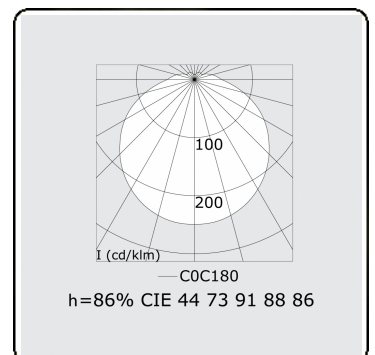

Tube 70 T1 - clear - HO 150mA - standard
35.90001554-0000

Fixture details

Mounting	Wall
Light emission	Direct
Fitting cover	clear diffuser
Protection rate	IP 65
Housing	Polycarbonate
Finish	frosted
Certificates	CE, ISO 9001

Electric details

Protection class	I
Supply	230V
Control gear box	Current driver
Emergency set	Autonomy 1 hour

Lamp details

Lamptype	LED 4000K
Wattage	3,2W
Gross luminous flux	3350
Luminaire power	17,6W
Number	5
Lifetime LED module	L80/B10 > 72000h
Color tolerance	MacAdam 3
CRI	>80

Photometric details

CIE Fluxcode	44 73 91 88 86
--------------	----------------

Dimensions

A	1480 mm
---	---------

Remarks

Wall luminaire - clear - HO 150mA - standard

ENERGY

Verkrijgbaar op aanvraag.