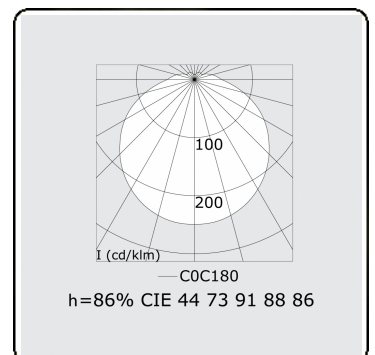

Tube 70 T1 - clear - HO 150mA - standard
35.90001554-0000

Fixture details

Mounting	Wall
Light emission	Direct
Fitting cover	clear diffuser
Protection rate	IP 65
Housing	Polycarbonate
Finish	frosted
Certificates	CE, ISO 9001

Electric details

Protection class	I
Supply	230V
Control gear box	Current driver
Emergency set	Autonomy 1 hour

Lamp details

Lamptype	LED 4000K
Wattage	3,2W
Gross luminous flux	3350
Luminaire power	17,6W
Number	5
Lifetime LED module	L80/B10 > 72000h
Color tolerance	MacAdam 3
CRI	>80

Photometric details

CIE Fluxcode	44 73 91 88 86
--------------	----------------

Dimensions

A	1480 mm
---	---------

Remarks

Wall luminaire - clear - HO 150mA - standard

ENERGY

Verrijgbaar op aanvraag.