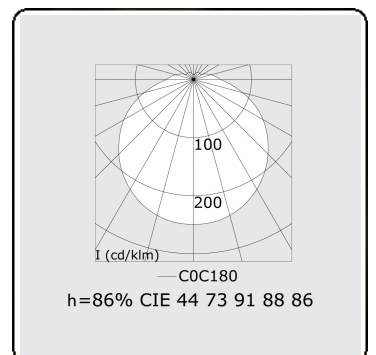

Tube 70 T1 - clear - HO 150mA - standard
35.90004523-0000

Fixture details

Mounting	Wall
Light emission	Direct
Fitting cover	clear diffuser
Protection rate	IP 65
Housing	Polycarbonate
Finish	frosted
Certificates	CE, ISO 9001

Electric details

Protection class	I
Supply	230V
Control gear box	Current driver DALI/TD

Lamp details

Lamptype	LED 3000K
Wattage	3,2W
Gross luminous flux	1280
Luminaire power	7,0W
Number	2
Lifetime LED module	L80/B10 > 72000h
Color tolerance	MacAdam 3
CRI	>80

Photometric details

CIE Fluxcode	44 73 91 88 86
--------------	----------------

Dimensions

A	640 mm
---	--------

Remarks

Wall luminaire - clear - HO 150mA - standard

ENERGY

Verrijgbaar op aanvraag.