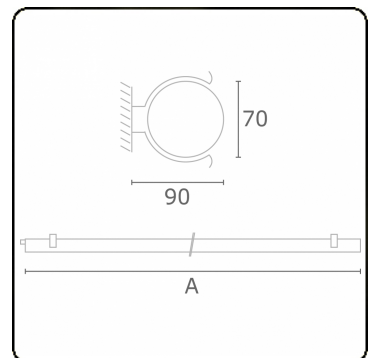

Tube 70 T1 - clear - HO 150mA - standard
35.90004523-0000

Fixture details

Mounting	Wall
Light emission	Direct
Fitting cover	clear diffuser
Protection rate	IP 65
Housing	Polycarbonate
Finish	frosted
Certificates	CE, ISO 9001

Photometric details

CIE Fluxcode	44 73 91 88 86
--------------	----------------

Dimensions

A	640 mm
---	--------

Remarks

Wall luminaire - clear - HO 150mA - standard

ENERGY

Verrijgbaar op aanvraag.