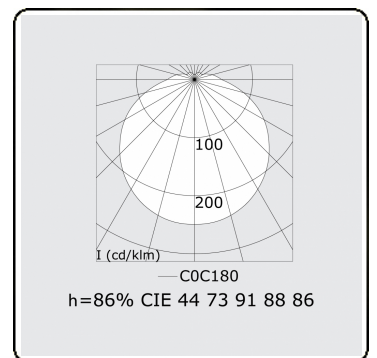

Tube 70 T1 - clear - HO 150mA - standard
35.90004543-0000

Fixture details

Mounting	Wall
Light emission	Direct
Fitting cover	clear diffuser
Protection rate	IP 65
Housing	Polycarbonate
Finish	frosted
Certificates	CE, ISO 9001

Photometric details

CIE Fluxcode	44 73 91 88 86
--------------	----------------

Dimensions

A	1200 mm
---	---------

Remarks

Wall luminaire - clear - HO 150mA - standard

ENERGY

Verrijgbaar op aanvraag.