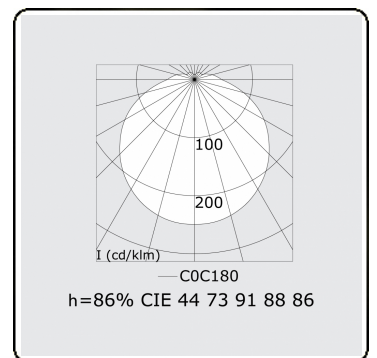

Tube 70 T1 - clear - HO 150mA - standard
35.90004543-0000

Fixture details

Mounting	Wall
Light emission	Direct
Fitting cover	clear diffuser
Protection rate	IP 65
Housing	Polycarbonate
Finish	frosted
Certificates	CE, ISO 9001

Photometric details

CIE Fluxcode	44 73 91 88 86
--------------	----------------

Dimensions

A	1200 mm
---	---------

Remarks

Wall luminaire - clear - HO 150mA - standard

ENERGY

Verkrijgbaar op aanvraag.