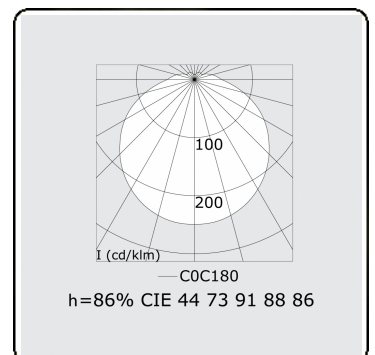

Tube 70 T1 - clear - HO 150mA - standard
35.90004553-0000

Fixture details

Mounting	Wall
Light emission	Direct
Fitting cover	clear diffuser
Protection rate	IP 65
Housing	Polycarbonate
Finish	frosted
Certificates	CE, ISO 9001

Electric details

Protection class	I
Supply	230V
Control gear box	Current driver DALI/TD

Lamp details

Lamptype	LED 3000K
Wattage	3,2W
Gross luminous flux	3200
Luminaire power	17,6W
Number	5
Lifetime LED module	L80/B10 > 72000h
Color tolerance	MacAdam 3
CRI	>80

Photometric details

CIE Fluxcode	44 73 91 88 86
--------------	----------------

Dimensions

A	1480 mm
---	---------

Remarks

Wall luminaire - clear - HO 150mA - standard

ENERGY

Verkrijgbaar op aanvraag.