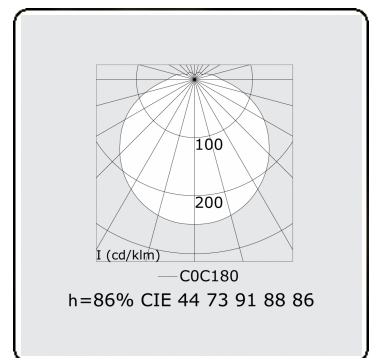

Tube 70 T1 - clear - HO 150mA - standard
35.90004524-0000

Fixture details

| | |
|-----------------|----------------|
| Mounting | Wall |
| Light emission | Direct |
| Fitting cover | clear diffuser |
| Protection rate | IP 65 |
| Housing | Polycarbonate |
| Finish | frosted |
| Certificates | CE, ISO 9001 |

Photometric details

| | |
|--------------|----------------|
| CIE Fluxcode | 44 73 91 88 86 |
|--------------|----------------|

Dimensions

| | |
|---|--------|
| A | 640 mm |
|---|--------|

Remarks

Wall luminaire - clear - HO 150mA - standard