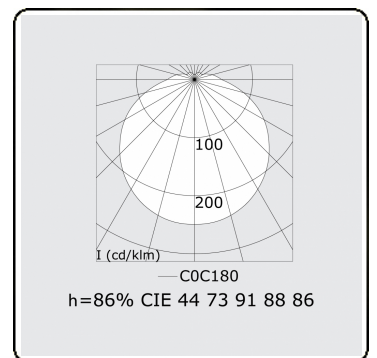

Tube 70 T1 - clear - HO 150mA - standard
35.90004524-0000

Fixture details

Mounting	Wall
Light emission	Direct
Fitting cover	clear diffuser
Protection rate	IP 65
Housing	Polycarbonate
Finish	frosted
Certificates	CE, ISO 9001

Photometric details

CIE Fluxcode	44 73 91 88 86
--------------	----------------

Dimensions

A	640 mm
---	--------

Remarks

Wall luminaire - clear - HO 150mA - standard

ENERGY

Verrijgbaar op aanvraag.