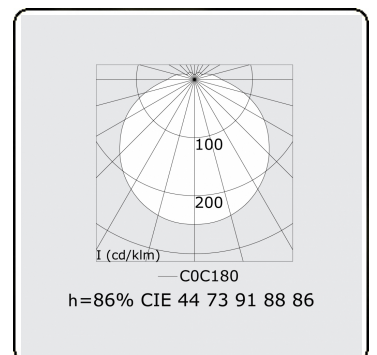

Tube 70 T1 - clear - HO 150mA - standard
35.90004544-0000

Fixture details

Mounting	Wall
Light emission	Direct
Fitting cover	clear diffuser
Protection rate	IP 65
Housing	Polycarbonate
Finish	frosted
Certificates	CE, ISO 9001

Electric details

Protection class	I
Supply	230V
Control gear box	Current driver DALI/TD

Lamp details

Lamptype	LED 4000K
Wattage	3,2W
Gross luminous flux	2680
Luminaire power	14,1W
Number	4
Lifetime LED module	L80/B10 > 72000h
Color tolerance	MacAdam 3
CRI	>80

Photometric details

CIE Fluxcode	44 73 91 88 86
--------------	----------------

Dimensions

A	1200 mm
---	---------

Remarks

Wall luminaire - clear - HO 150mA - standard

ENERGY

Verkrijgbaar op aanvraag.