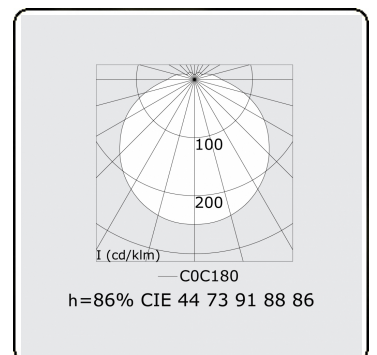

Tube 70 T1 - clear - HO 150mA - standard  
35.90004544-0000

**Fixture details**

Mounting	Wall
Light emission	Direct
Fitting cover	clear diffuser
Protection rate	IP 65
Housing	Polycarbonate
Finish	frosted
Certificates	CE, ISO 9001

**Electric details**

Protection class	I
Supply	230V
Control gear box	Current driver DALI/TD

**Lamp details**

Lamptype	LED 4000K
Wattage	3,2W
Gross luminous flux	2680
Luminaire power	14,1W
Number	4
Lifetime LED module	L80/B10 > 72000h
Color tolerance	MacAdam 3
CRI	>80

**Photometric details**

CIE Fluxcode	44 73 91 88 86
--------------	----------------

**Dimensions**

A	1200 mm
---	---------

**Remarks**

Wall luminaire - clear - HO 150mA - standard

**ENERGY**

Verkrijgbaar op aanvraag.