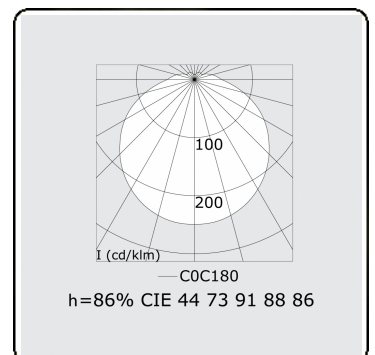

Tube 70 T1 - clear - HO 150mA - standard
35.90005553-0000

Fixture details

Mounting	Wall
Light emission	Direct
Fitting cover	clear diffuser
Protection rate	IP 65
Housing	Polycarbonate
Finish	frosted
Certificates	CE, ISO 9001

Photometric details

CIE Fluxcode	44 73 91 88 86
--------------	----------------

Dimensions

A	1480 mm
---	---------

Remarks

Wall luminaire - clear - HO 150mA - standard

ENERGY

Verrijgbaar op aanvraag.