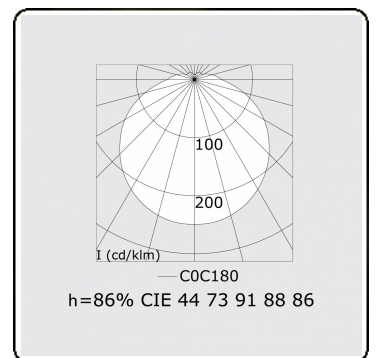

Tube 70 T1 - clear - HO 150mA - standard  
35.90005554-0000

**Fixture details**

Mounting	Wall
Light emission	Direct
Fitting cover	clear diffuser
Protection rate	IP 65
Housing	Polycarbonate
Finish	frosted
Certificates	CE, ISO 9001

**Photometric details**

CIE Fluxcode	44 73 91 88 86
--------------	----------------

**Dimensions**

A	1480 mm
---	---------

**Remarks**

Wall luminaire - clear - HO 150mA - standard

**ENERGY**

Verrijgbaar op aanvraag.