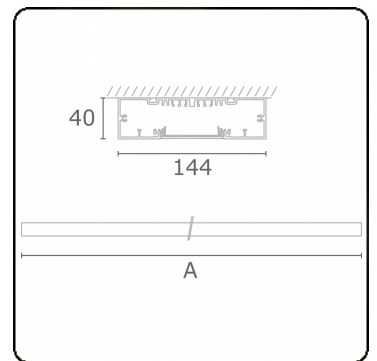

Electric details

Protection class	I
Supply	230V
Control gear box	Current driver

Lamp details

Lamptype	LED 3000K
Wattage	3,2W
Gross luminous flux	2560
Luminaire power	14,1W
Number	4
Lifetime LED module	L80/B10 > 72000h
Color tolerance	MacAdam 3
CRI	>80

Photometric details

UGR	>19
CIE Fluxcode	58 89 98 100 54

Dimensions

A	1130 mm
---	---------

Remarks

Ceiling luminaire - Direct - HO 150mA - MPO - ANO

ENERGY

Verrijgbaar op aanvraag.