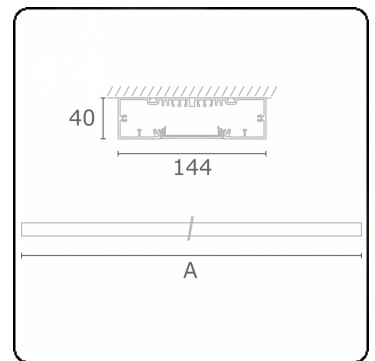

Re-LED Direct - MPO - HO 150mA - ANO  
05.91010583-0001

**Fixture details**

Mounting	Ceiling
Light emission	Direct
Fitting cover	micro prismatic diffuser
Protection rate	IP 20
Housing	Aluminium
Finish	anodized finish
Certificates	CE, ISO 9001

**Electric details**

Protection class	I
Supply	230V
Control gear box	Current driver

**Lamp details**

Lamptype	LED 3000K
Wattage	3,2W
Gross luminous flux	5120
Luminaire power	28,2W
Number	8
Lifetime LED module	L80/B10 > 72000h
Color tolerance	MacAdam 3
CRI	>80

**Photometric details**

UGR	>19
CIE Fluxcode	58 89 98 100 54

**Dimensions**

A	2250 mm
---	---------

**Remarks**

Ceiling luminaire - Direct - HO 150mA - MPO - ANO

**ENERGY**

Verrijgbaar op aanvraag.