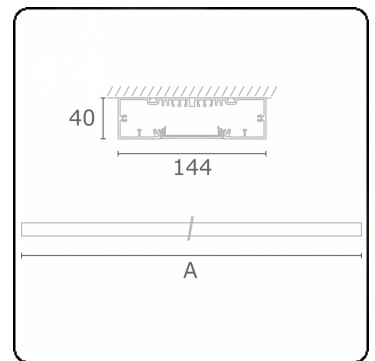

Re-LED Direct - MPO - HO 150mA - ANO
05.91010583-0001

Fixture details

Mounting	Ceiling
Light emission	Direct
Fitting cover	micro prismatic diffuser
Protection rate	IP 20
Housing	Aluminium
Finish	anodized finish
Certificates	CE, ISO 9001

Electric details

Protection class	I
Supply	230V
Control gear box	Current driver

Lamp details

Lamptype	LED 3000K
Wattage	3,2W
Gross luminous flux	5120
Luminaire power	28,2W
Number	8
Lifetime LED module	L80/B10 > 72000h
Color tolerance	MacAdam 3
CRI	>80

Photometric details

UGR	>19
CIE Fluxcode	58 89 98 100 54

Dimensions

A	2250 mm
---	---------

Remarks

Ceiling luminaire - Direct - HO 150mA - MPO - ANO

ENERGY

Verrijgbaar op aanvraag.