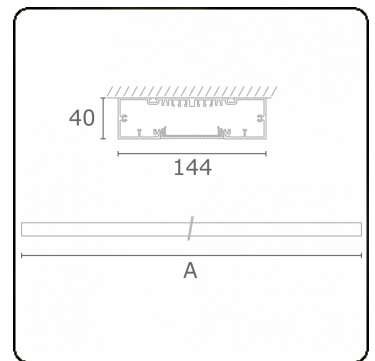

Electric details

Protection class	I
Supply	230V
Control gear box	Current driver DALI/TD

Lamp details

Lamptype	LED 3000K
Wattage	3,2W
Gross luminous flux	5760
Luminaire power	31,7W
Number	9
Lifetime LED module	L80/B10 > 72000h
Color tolerance	MacAdam 3
CRI	>80

Photometric details

UGR	>19
CIE Fluxcode	58 89 98 100 54

Dimensions

A	2530 mm
---	---------

Remarks

Ceiling luminaire - Direct - HO 150mA - MPO - ANO

ENERGY

Verrijgbaar op aanvraag.