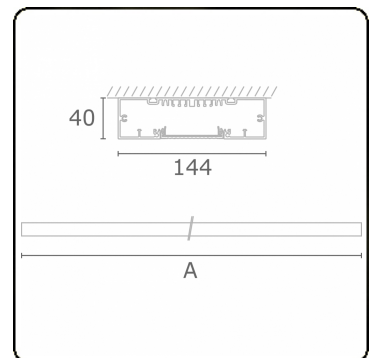

**Electric details**

Protection class	I
Supply	230V
Control gear box	Current driver

**Lamp details**

Lamptype	LED 4000K
Wattage	3,2W
Gross luminous flux	2680
Luminaire power	14,1W
Number	4
Lifetime LED module	L80/B10 > 72000h
Color tolerance	MacAdam 3
CRI	>80

**Photometric details**

UGR	>19
CIE Fluxcode	58 89 98 100 54

**Dimensions**

A	1130 mm
---	---------

**Remarks**

Ceiling luminaire - Direct - HO 150mA - MPO - ANO

**ENERGY**

Verrijgbaar op aanvraag.