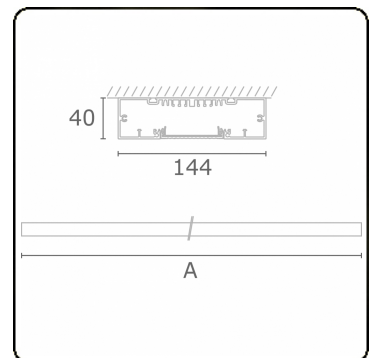

Electric details

Protection class	I
Supply	230V
Control gear box	Current driver

Lamp details

Lamptype	LED 4000K
Wattage	3,2W
Gross luminous flux	6030
Luminaire power	31,7W
Number	9
Lifetime LED module	L80/B10 > 72000h
Color tolerance	MacAdam 3
CRI	>80

Photometric details

UGR	>19
CIE Fluxcode	58 89 98 100 54

Dimensions

A	2530 mm
---	---------

Remarks

Ceiling luminaire - Direct - HO 150mA - MPO - ANO

ENERGY

Verrijgbaar op aanvraag.