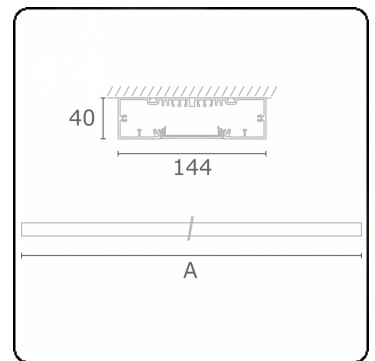

Re-LED Direct - MPO - HO 150mA - ANO
05.91010594-0001

Fixture details

Mounting	Ceiling
Light emission	Direct
Fitting cover	micro prismatic diffuser
Protection rate	IP 20
Housing	Aluminium
Finish	anodized finish
Certificates	CE, ISO 9001

Electric details

Protection class	I
Supply	230V
Control gear box	Current driver

Lamp details

Lamptype	LED 4000K
Wattage	3,2W
Gross luminous flux	6030
Luminaire power	31,7W
Number	9
Lifetime LED module	L80/B10 > 72000h
Color tolerance	MacAdam 3
CRI	>80

Photometric details

UGR	>19
CIE Fluxcode	58 89 98 100 54

Dimensions

A	2530 mm
---	---------

Remarks

Ceiling luminaire - Direct - HO 150mA - MPO - ANO

ENERGY

Verrijgbaar op aanvraag.