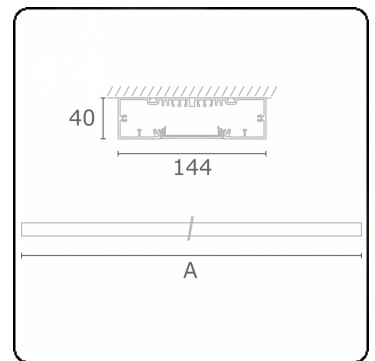

Re-LED Direct - MPO - HO 150mA - ANO
05.91010504-0001

Fixture details

Mounting	Ceiling
Light emission	Direct
Fitting cover	micro prismatic diffuser
Protection rate	IP 20
Housing	Aluminium
Finish	anodized finish
Certificates	CE, ISO 9001

Electric details

Protection class	I
Supply	230V
Control gear box	Current driver

Lamp details

Lamptype	LED 4000K
Wattage	3,2W
Gross luminous flux	6700
Luminaire power	35,2W
Number	10
Lifetime LED module	L80/B10 > 72000h
Color tolerance	MacAdam 3
CRI	>80

Photometric details

UGR	>19
CIE Fluxcode	58 89 98 100 54

Dimensions

A	2810 mm
---	---------

Remarks

Ceiling luminaire - Direct - HO 150mA - MPO - ANO

ENERGY

Verrijgbaar op aanvraag.