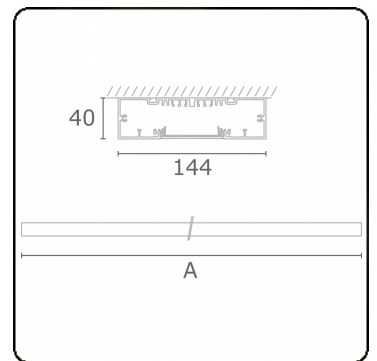

Re-LED Direct - MPO - HO 150mA - ANO
05.91014584-0001

Fixture details

Mounting	Ceiling
Light emission	Direct
Fitting cover	micro prismatic diffuser
Protection rate	IP 20
Housing	Aluminium
Finish	anodized finish
Certificates	CE, ISO 9001

Electric details

Protection class	I
Supply	230V
Control gear box	Current driver DALI/TD

Lamp details

Lamptype	LED 4000K
Wattage	3,2W
Gross luminous flux	5360
Luminaire power	28,2W
Number	8
Lifetime LED module	L80/B10 > 72000h
Color tolerance	MacAdam 3
CRI	>80

Photometric details

UGR	>19
CIE Fluxcode	58 89 98 100 54

Dimensions

A	2250 mm
---	---------

Remarks

Ceiling luminaire - Direct - HO 150mA - MPO - ANO

ENERGY

Verrijgbaar op aanvraag.