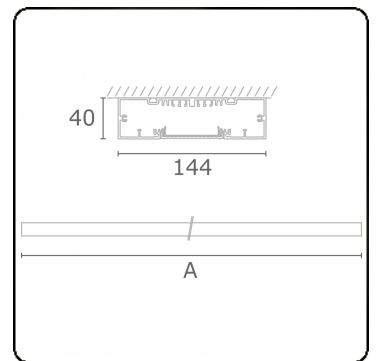

Electric details

Protection class	I
Supply	230V
Control gear box	Current driver DALI/TD

Lamp details

Lamptype	LED 4000K
Wattage	3,2W
Gross luminous flux	6030
Luminaire power	31,7W
Number	9
Lifetime LED module	L80/B10 > 72000h
Color tolerance	MacAdam 3
CRI	>80

Photometric details

UGR	>19
CIE Fluxcode	58 89 98 100 54

Dimensions

A	2530 mm
---	---------

Remarks

Ceiling luminaire - Direct - HO 150mA - MPO - ANO

ENERGY

Verrijgbaar op aanvraag.