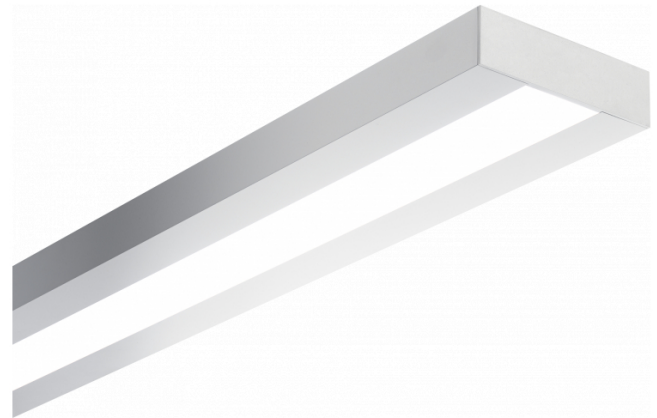

Re-LED Direct - satin - HO 150mA - RAL
05.91000563-9999

Fixture details

Mounting	Ceiling
Light emission	Direct
Fitting cover	satin diffusor
Protection rate	IP 20
Housing	Aluminium
Finish	RAL colour at your choice
Certificates	CE, ISO 9001

Photometric details

UGR	>19
CIE Fluxcode	49 80 96 99 67

Dimensions

A	1690 mm
---	---------

Remarks

Ceiling luminaire - Direct - HO 150mA - satin - RAL

ENERGY

Verrijgbaar op aanvraag.