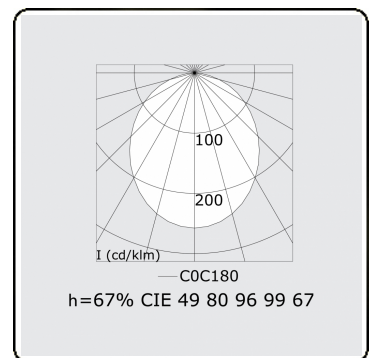

Electric details

Protection class	I
Supply	230V
Control gear box	Current driver

Lamp details

Lamptype	LED 3000K
Wattage	3,2W
Gross luminous flux	5080
Luminaire power	28,1W
Number	8
Lifetime LED module	L80/B10 > 72000h
Color tolerance	MacAdam 3
CRI	>80

Photometric details

UGR	>19
CIE Fluxcode	49 80 96 99 67

Dimensions

A	2250 mm
---	---------

Remarks

Ceiling luminaire - Direct - HO 150mA - satin - RAL

ENERGY

Verrijgbaar op aanvraag.