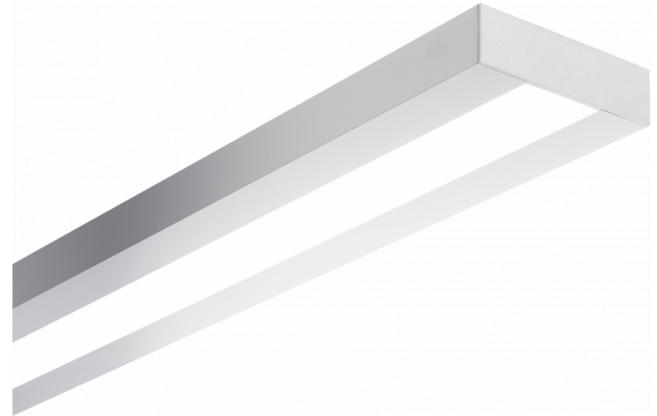

Re-LED Direct - satin - HO 150mA - RAL
05.91000583-9999

Fixture details

Mounting	Ceiling
Light emission	Direct
Fitting cover	satin diffusor
Protection rate	IP 20
Housing	Aluminium
Finish	RAL colour at your choice
Certificates	CE, ISO 9001

Photometric details

UGR	>19
CIE Fluxcode	49 80 96 99 67

Dimensions

A	2250 mm
---	---------

Remarks

Ceiling luminaire - Direct - HO 150mA - satin - RAL

ENERGY

Verrijgbaar op aanvraag.