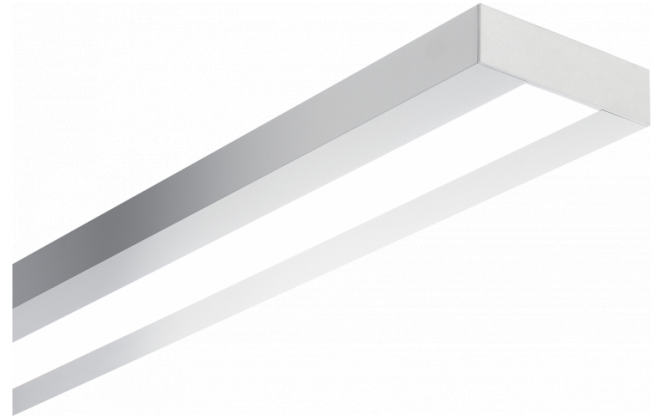

Re-LED Direct - satin - HO 150mA - RAL
05.91000593-9999

Fixture details

Mounting	Ceiling
Light emission	Direct
Fitting cover	satin diffusor
Protection rate	IP 20
Housing	Aluminium
Finish	RAL colour at your choice
Certificates	CE, ISO 9001

Photometric details

UGR	>19
CIE Fluxcode	49 80 96 99 67

Dimensions

A	2530 mm
---	---------

Remarks

Ceiling luminaire - Direct - HO 150mA - satin - RAL

ENERGY

Verrijgbaar op aanvraag.