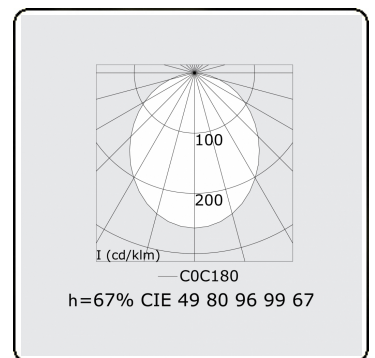

Electric details

Protection class	I
Supply	230V
Control gear box	Current driver

Lamp details

Lamptype	LED 3000K
Wattage	3,2W
Gross luminous flux	5760
Luminaire power	31,7W
Number	9
Lifetime LED module	L80/B10 > 72000h
Color tolerance	MacAdam 3
CRI	>80

Photometric details

UGR	>19
CIE Fluxcode	49 80 96 99 67

Dimensions

A	2530 mm
---	---------

Remarks

Ceiling luminaire - Direct - HO 150mA - satin - RAL

ENERGY

Verrijgbaar op aanvraag.