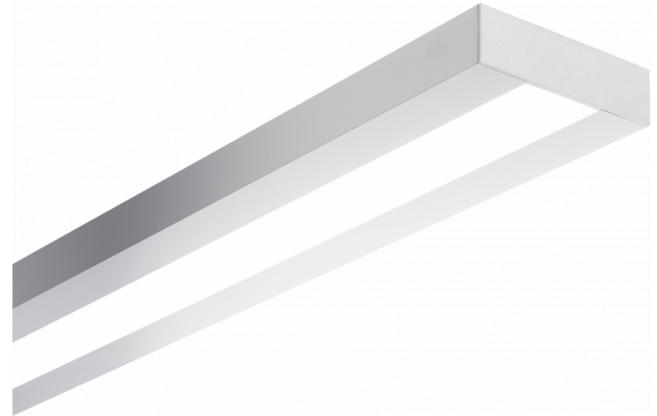

Re-LED Direct - satin - HO 150mA - RAL
05.91004573-9999

Fixture details

Mounting	Ceiling
Light emission	Direct
Fitting cover	satin diffusor
Protection rate	IP 20
Housing	Aluminium
Finish	RAL colour at your choice
Certificates	CE, ISO 9001

Photometric details

UGR	>19
CIE Fluxcode	49 80 96 99 67

Dimensions

A	1970 mm
---	---------

Remarks

Ceiling luminaire - Direct - HO 150mA - satin - RAL

ENERGY

Verrijgbaar op aanvraag.