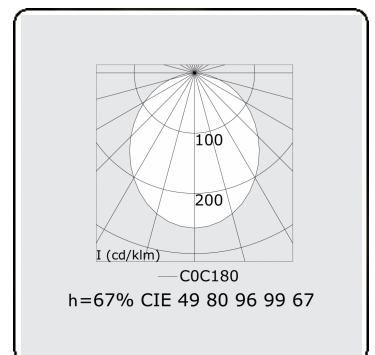

Electric details

Protection class	I
Supply	230V
Control gear box	Current driver DALI/TD

Lamp details

Lamptype	LED 3000K
Wattage	3,2W
Gross luminous flux	4445
Luminaire power	24,6W
Number	7
Lifetime LED module	L80/B10 > 72000h
Color tolerance	MacAdam 3
CRI	>80

Photometric details

UGR	>19
CIE Fluxcode	49 80 96 99 67

Dimensions

A	1970 mm
---	---------

Remarks

Ceiling luminaire - Direct - HO 150mA - satin - RAL

ENERGY

Verrijgbaar op aanvraag.