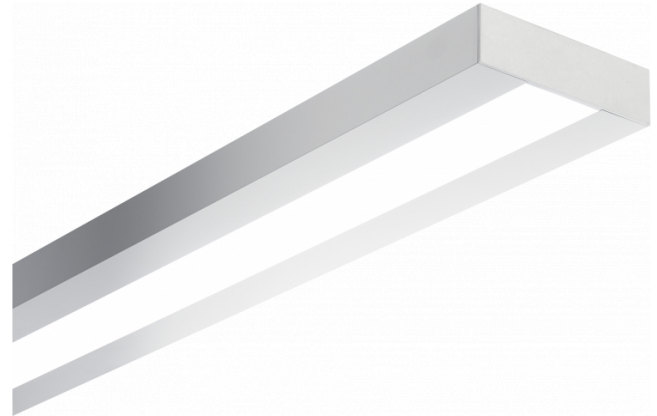

Re-LED Direct - satin - HO 150mA - RAL  
05.91000544-9999

**Fixture details**

Mounting	Ceiling
Light emission	Direct
Fitting cover	satin diffusor
Protection rate	IP 20
Housing	Aluminium
Finish	RAL colour at your choice
Certificates	CE, ISO 9001

**Photometric details**

UGR	>19
CIE Fluxcode	49 80 96 99 67

**Dimensions**

A	1130 mm
---	---------

**Remarks**

Ceiling luminaire - Direct - HO 150mA - satin - RAL

**ENERGY**

Verrijgbaar op aanvraag.