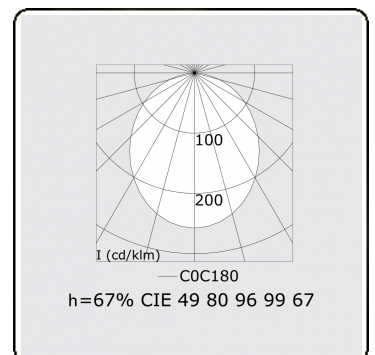

**Electric details**

Protection class	I
Supply	230V
Control gear box	Current driver

**Lamp details**

Lamptype	LED 4000K
Wattage	3,2W
Gross luminous flux	2700
Luminaire power	14,1W
Number	4
Lifetime LED module	L80/B10 > 72000h
Color tolerance	MacAdam 3
CRI	>80

**Photometric details**

UGR	>19
CIE Fluxcode	49 80 96 99 67

**Dimensions**

A	1130 mm
---	---------

**Remarks**

Ceiling luminaire - Direct - HO 150mA - satin - RAL

**ENERGY**

Verrijgbaar op aanvraag.