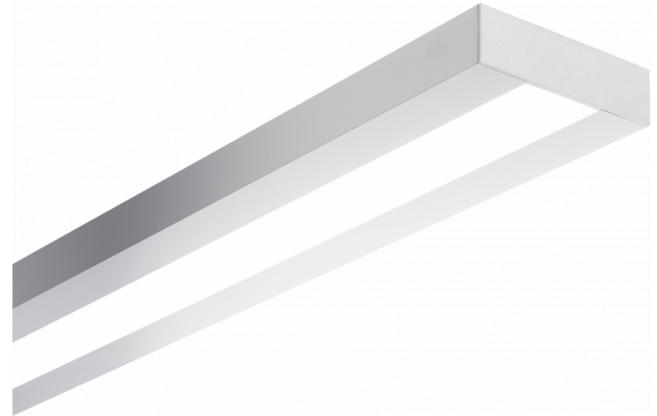

Re-LED Direct - satin - HO 150mA - RAL
05.91004584-9999

Fixture details

Mounting	Ceiling
Light emission	Direct
Fitting cover	satin diffusor
Protection rate	IP 20
Housing	Aluminium
Finish	RAL colour at your choice
Certificates	CE, ISO 9001

Photometric details

UGR	>19
CIE Fluxcode	49 80 96 99 67

Dimensions

A	2250 mm
---	---------

Remarks

Ceiling luminaire - Direct - HO 150mA - satin - RAL

ENERGY

Verrijgbaar op aanvraag.