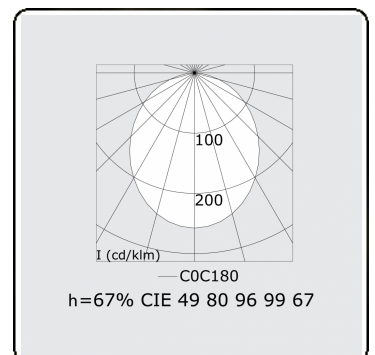

Electric details

Protection class	I
Supply	230V
Control gear box	Current driver DALI/TD

Lamp details

Lamptype	LED 4000K
Wattage	3,2W
Gross luminous flux	5400
Luminaire power	28,1W
Number	8
Lifetime LED module	L80/B10 > 72000h
Color tolerance	MacAdam 3
CRI	>80

Photometric details

UGR	>19
CIE Fluxcode	49 80 96 99 67

Dimensions

A	2250 mm
---	---------

Remarks

Ceiling luminaire - Direct - HO 150mA - satin - RAL

ENERGY

Verrijgbaar op aanvraag.