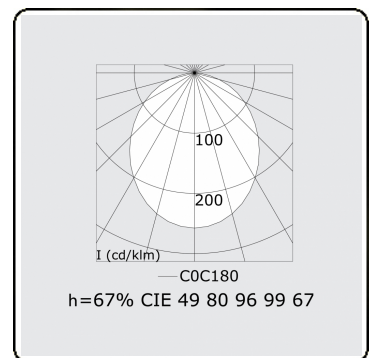

Electric details

Protection class	I
Supply	230V
Control gear box	Current driver DALI/TD

Lamp details

Lamptype	LED 4000K
Wattage	3,2W
Gross luminous flux	5360
Luminaire power	28,2W
Number	8
Lifetime LED module	L80/B10 > 72000h
Color tolerance	MacAdam 3
CRI	>80

Photometric details

UGR	>19
CIE Fluxcode	49 80 96 99 67

Dimensions

A	2250 mm
---	---------

Remarks

Ceiling luminaire - Direct - HO 150mA - satin - RAL

ENERGY

Verrijgbaar op aanvraag.