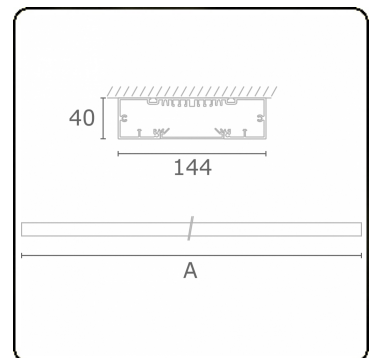

Electric details

Protection class	I
Supply	230V
Control gear box	Current driver DALI/TD

Lamp details

Lamptype	LED 4000K
Wattage	3,2W
Gross luminous flux	5400
Luminaire power	28,1W
Number	8
Lifetime LED module	L80/B10 > 72000h
Color tolerance	MacAdam 3
CRI	>80

Photometric details

UGR	>19
CIE Fluxcode	49 80 96 99 67

Dimensions

A	2250 mm
---	---------

Remarks

Ceiling luminaire - Direct - HO 150mA - satin - RAL

ENERGY

Verrijgbaar op aanvraag.