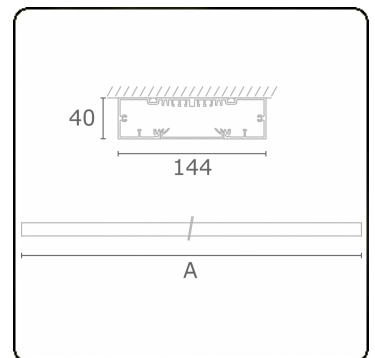

Electric details

Protection class	I
Supply	230V
Control gear box	Current driver DALI/TD

Lamp details

Lamptype	LED 4000K
Wattage	3,2W
Gross luminous flux	5360
Luminaire power	28,2W
Number	8
Lifetime LED module	L80/B10 > 72000h
Color tolerance	MacAdam 3
CRI	>80

Photometric details

UGR	>19
CIE Fluxcode	49 80 96 99 67

Dimensions

A	2250 mm
---	---------

Remarks

Ceiling luminaire - Direct - HO 150mA - satin - RAL

ENERGY

Verrijgbaar op aanvraag.