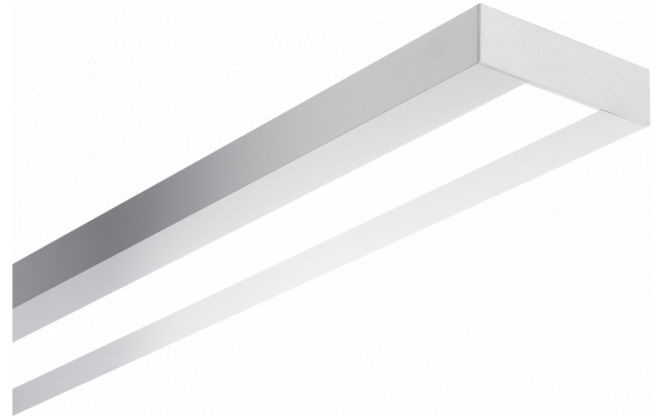

Re-LED Direct - satin - HO 150mA - RAL
05.91004594-9999

Fixture details

Mounting	Ceiling
Light emission	Direct
Fitting cover	satin diffusor
Protection rate	IP 20
Housing	Aluminium
Finish	RAL colour at your choice
Certificates	CE, ISO 9001

Photometric details

UGR	>19
CIE Fluxcode	49 80 96 99 67

Dimensions

A	2530 mm
---	---------

Remarks

Ceiling luminaire - Direct - HO 150mA - satin - RAL

ENERGY

A
 Verkrijgbaar op aanvraag.
B
 Disponible sur demande.
C
D
 Available on request.
E
F
 Auf Anfrage.
G