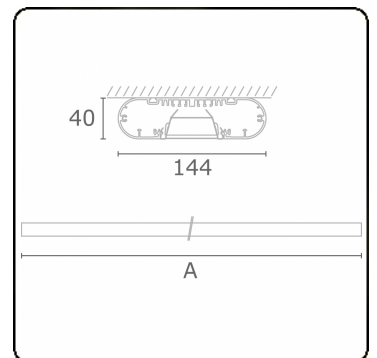

Ro-LED Direct - VDT - HO 150mA - ANO  
05.92020543-0001

**Fixture details**

Mounting	Ceiling
Light emission	Direct
Fitting cover	VDT louvre
Protection rate	IP 20
Housing	Aluminium
Finish	anodized finish
Certificates	CE, ISO 9001

**Electric details**

Protection class	I
Supply	230V
Control gear box	Current driver

**Lamp details**

Lamptype	LED 3000K
Wattage	3,2W
Gross luminous flux	2560
Luminaire power	14,1W
Number	4
Lifetime LED module	L80/B10 > 72000h
Color tolerance	MacAdam 3
CRI	>80

**Photometric details**

UGR	<19
CIE Fluxcode	80 99 100 100 71

**Dimensions**

A	1130 mm
---	---------

**Remarks**

Ceiling luminaire - Direct - HO 150mA - VDT - ANO

**ENERGY**

Verrijgbaar op aanvraag.