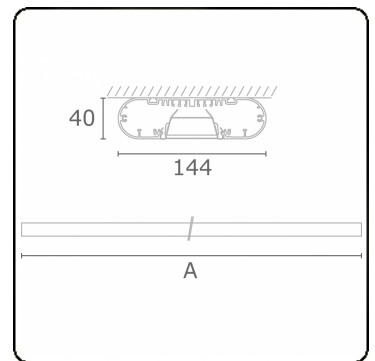

Ro-LED Direct - VDT - HO 150mA - ANO  
05.92020563-0001

**Fixture details**

|                 |                 |
|-----------------|-----------------|
| Mounting        | Ceiling         |
| Light emission  | Direct          |
| Fitting cover   | VDT louvre      |
| Protection rate | IP 20           |
| Housing         | Aluminium       |
| Finish          | anodized finish |
| Certificates    | CE, ISO 9001    |

**Lamp details**

|                     |                  |
|---------------------|------------------|
| Lamptype            | LED 3000K        |
| Wattage             | 3,2W             |
| Gross luminous flux | 3840             |
| Luminaire power     | 21,1W            |
| Number              | 6                |
| Lifetime LED module | L80/B10 > 72000h |
| Color tolerance     | MacAdam 3        |
| CRI                 | >80              |

**Photometric details**

|              |                  |
|--------------|------------------|
| UGR          | <19              |
| CIE Fluxcode | 80 99 100 100 71 |

**Dimensions**

|   |         |
|---|---------|
| A | 1690 mm |
|---|---------|