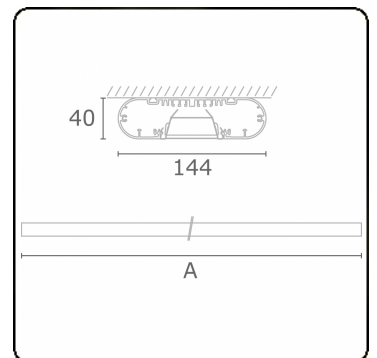

Ro-LED Direct - VDT - HO 150mA - ANO
05.92020573-0001

Fixture details

Mounting	Ceiling
Light emission	Direct
Fitting cover	VDT louvre
Protection rate	IP 20
Housing	Aluminium
Finish	anodized finish
Certificates	CE, ISO 9001

Electric details

Protection class	I
Supply	230V
Control gear box	Current driver

Lamp details

Lamptype	LED 3000K
Wattage	3,2W
Gross luminous flux	4480
Luminaire power	24,6W
Number	7
Lifetime LED module	L80/B10 > 72000h
Color tolerance	MacAdam 3
CRI	>80

Photometric details

UGR	<19
CIE Fluxcode	80 99 100 100 71

Dimensions

A	1970 mm
---	---------

Remarks

Ceiling luminaire - Direct - HO 150mA - VDT - ANO

ENERGY

Verrijgbaar op aanvraag.