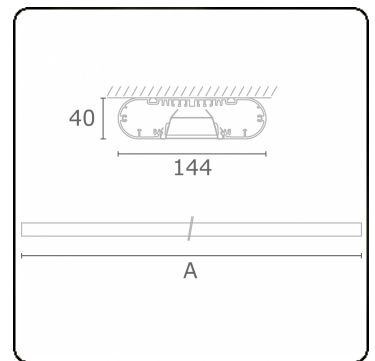

Ro-LED Direct - VDT - HO 150mA - ANO  
05.92020503-0001

**Fixture details**

Mounting	Ceiling
Light emission	Direct
Fitting cover	VDT louvre
Protection rate	IP 20
Housing	Aluminium
Finish	anodized finish
Certificates	CE, ISO 9001

**Electric details**

Protection class	I
Supply	230V
Control gear box	Current driver

**Lamp details**

Lamptype	LED 3000K
Wattage	3,2W
Gross luminous flux	6400
Luminaire power	35,2W
Number	10
Lifetime LED module	L80/B10 > 72000h
Color tolerance	MacAdam 3
CRI	>80

**Photometric details**

UGR	<19
CIE Fluxcode	80 99 100 100 71

**Dimensions**

A	2810 mm
---	---------

**Remarks**

Ceiling luminaire - Direct - HO 150mA - VDT - ANO

**ENERGY**

Verrijgbaar op aanvraag.