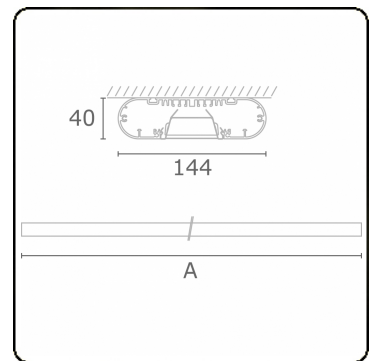

Ro-LED Direct - VDT - HO 150mA - ANO
05.92024543-0001

Fixture details

Mounting	Ceiling
Light emission	Direct
Fitting cover	VDT louvre
Protection rate	IP 20
Housing	Aluminium
Finish	anodized finish
Certificates	CE, ISO 9001

Electric details

Protection class	I
Supply	230V
Control gear box	Current driver DALI/TD

Lamp details

Lamptype	LED 3000K
Wattage	3,2W
Gross luminous flux	2560
Luminaire power	14,1W
Number	4
Lifetime LED module	L80/B10 > 72000h
Color tolerance	MacAdam 3
CRI	>80

Photometric details

UGR	<19
CIE Fluxcode	80 99 100 100 71

Dimensions

A	1130 mm
---	---------

Remarks

Ceiling luminaire - Direct - HO 150mA - VDT - ANO

ENERGY

Verrijgbaar op aanvraag.