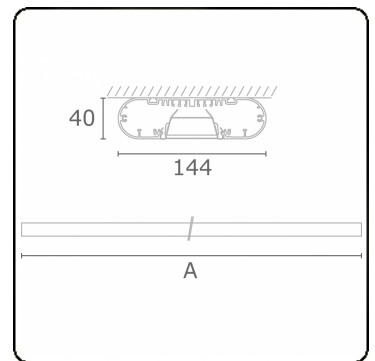

Ro-LED Direct - VDT - HO 150mA - ANO  
05.92024563-0001

**Fixture details**

Mounting	Ceiling
Light emission	Direct
Fitting cover	VDT louvre
Protection rate	IP 20
Housing	Aluminium
Finish	anodized finish
Certificates	CE, ISO 9001

**Electric details**

Protection class	I
Supply	230V
Control gear box	Current driver DALI/TD

**Lamp details**

Lamptype	LED 3000K
Wattage	3,2W
Gross luminous flux	3840
Luminaire power	21,1W
Number	6
Lifetime LED module	L80/B10 > 72000h
Color tolerance	MacAdam 3
CRI	>80

**Photometric details**

UGR	<19
CIE Fluxcode	80 99 100 100 71

**Dimensions**

A	1690 mm
---	---------

**Remarks**

Ceiling luminaire - Direct - HO 150mA - VDT - ANO

**ENERGY**

Verrijgbaar op aanvraag.