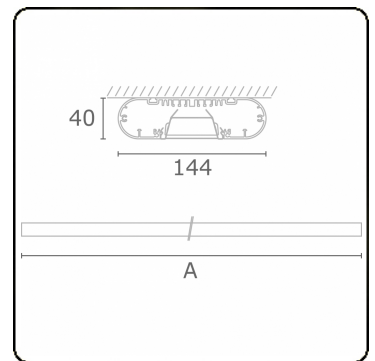

Ro-LED Direct - VDT - HO 150mA - ANO
05.92024563-0001

Fixture details

Mounting	Ceiling
Light emission	Direct
Fitting cover	VDT louvre
Protection rate	IP 20
Housing	Aluminium
Finish	anodized finish
Certificates	CE, ISO 9001

Electric details

Protection class	I
Supply	230V
Control gear box	Current driver DALI/TD

Lamp details

Lamptype	LED 3000K
Wattage	3,2W
Gross luminous flux	3840
Luminaire power	21,1W
Number	6
Lifetime LED module	L80/B10 > 72000h
Color tolerance	MacAdam 3
CRI	>80

Photometric details

UGR	<19
CIE Fluxcode	80 99 100 100 71

Dimensions

A	1690 mm
---	---------

Remarks

Ceiling luminaire - Direct - HO 150mA - VDT - ANO

ENERGY

Verrijgbaar op aanvraag.