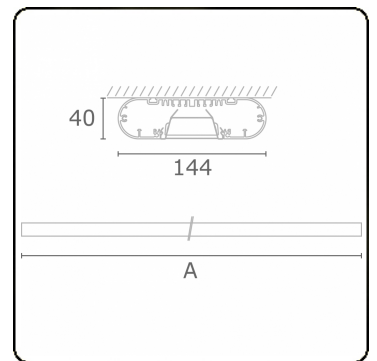

Ro-LED Direct - VDT - HO 150mA - ANO
05.92024573-0001

Fixture details

Mounting	Ceiling
Light emission	Direct
Fitting cover	VDT louvre
Protection rate	IP 20
Housing	Aluminium
Finish	anodized finish
Certificates	CE, ISO 9001

Electric details

Protection class	I
Supply	230V
Control gear box	Current driver DALI/TD

Lamp details

Lamptype	LED 3000K
Wattage	3,2W
Gross luminous flux	4480
Luminaire power	24,6W
Number	7
Lifetime LED module	L80/B10 > 72000h
Color tolerance	MacAdam 3
CRI	>80

Photometric details

UGR	<19
CIE Fluxcode	80 99 100 100 71

Dimensions

A	1970 mm
---	---------

Remarks

Ceiling luminaire - Direct - HO 150mA - VDT - ANO

ENERGY

Verrijgbaar op aanvraag.