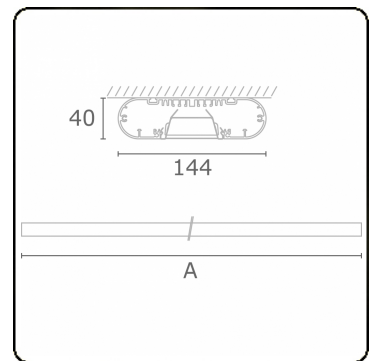

Ro-LED Direct - VDT - HO 150mA - ANO  
05.92020554-0001

**Fixture details**

Mounting	Ceiling
Light emission	Direct
Fitting cover	VDT louvre
Protection rate	IP 20
Housing	Aluminium
Finish	anodized finish
Certificates	CE, ISO 9001

**Electric details**

Protection class	I
Supply	230V
Control gear box	Current driver

**Lamp details**

Lamptype	LED 4000K
Wattage	3,2W
Gross luminous flux	3350
Luminaire power	17,6W
Number	5
Lifetime LED module	L80/B10 > 72000h
Color tolerance	MacAdam 3
CRI	>80

**Photometric details**

UGR	<19
CIE Fluxcode	80 99 100 100 71

**Dimensions**

A	1410 mm
---	---------

**Remarks**

Ceiling luminaire - Direct - HO 150mA - VDT - ANO

**ENERGY**

Verrijgbaar op aanvraag.