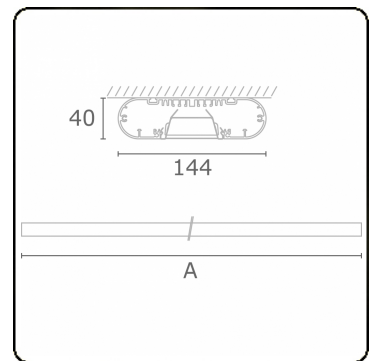

Ro-LED Direct - VDT - HO 150mA - ANO  
05.92020564-0001

**Fixture details**

Mounting	Ceiling
Light emission	Direct
Fitting cover	VDT louvre
Protection rate	IP 20
Housing	Aluminium
Finish	anodized finish
Certificates	CE, ISO 9001

**Electric details**

Protection class	I
Supply	230V
Control gear box	Current driver

**Lamp details**

Lamptype	LED 4000K
Wattage	3,2W
Gross luminous flux	4020
Luminaire power	21,1W
Number	6
Lifetime LED module	L80/B10 > 72000h
Color tolerance	MacAdam 3
CRI	>80

**Photometric details**

UGR	<19
CIE Fluxcode	80 99 100 100 71

**Dimensions**

A	1690 mm
---	---------

**Remarks**

Ceiling luminaire - Direct - HO 150mA - VDT - ANO

**ENERGY**

Verrijgbaar op aanvraag.