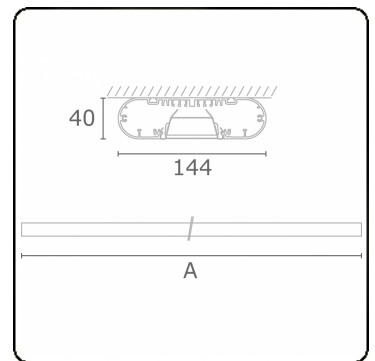

Ro-LED Direct - VDT - HO 150mA - ANO
05.92020584-0001

Fixture details

Mounting	Ceiling
Light emission	Direct
Fitting cover	VDT louvre
Protection rate	IP 20
Housing	Aluminium
Finish	anodized finish
Certificates	CE, ISO 9001

Electric details

Protection class	I
Supply	230V
Control gear box	Current driver

Lamp details

Lamptype	LED 4000K
Wattage	3,2W
Gross luminous flux	5360
Luminaire power	28,2W
Number	8
Lifetime LED module	L80/B10 > 72000h
Color tolerance	MacAdam 3
CRI	>80

Photometric details

UGR	<19
CIE Fluxcode	80 99 100 100 71

Dimensions

A	2250 mm
---	---------

Remarks

Ceiling luminaire - Direct - HO 150mA - VDT - ANO

ENERGY

Verrijgbaar op aanvraag.